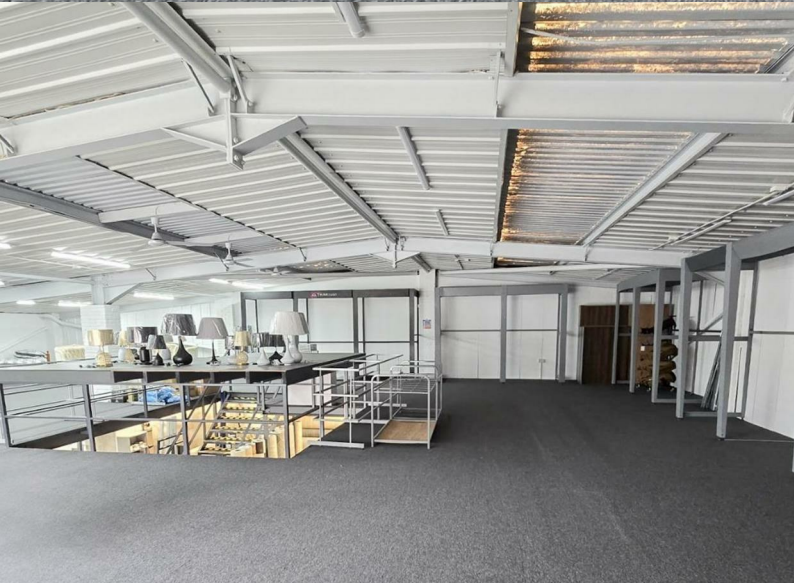

MOVE INN ESTATES
MAKING THE RIGHT MOVE

Lion Road

, Twickenham, TW1 4JF

£3,000 Per Month